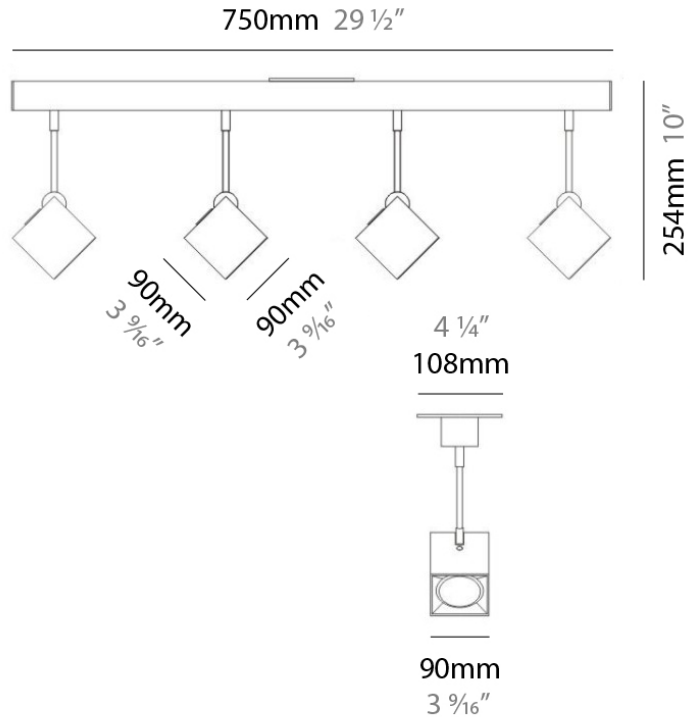

PROJECT	_____
TYPE	_____
NOTES	_____
QUANTITY	_____
DATE	_____

DAU SURFACE

D92018

GENERAL

Series: Dau _____
Brand: Milan _____
Division: Design _____
Mounting Type: Surface _____
Mounting Location: Ceiling _____
Subcategory: Pendant _____

PHYSICAL

Shape: Abstract _____
Length (mm): 750 _____
Length (in): 29 1/2 _____
Width (mm): 110 _____
Width (in): 4 5/16 _____
Height (mm): 254 _____
Height (in): 10 _____
Weight (kg): 2.04 _____
Weight (lbs): 4.5 _____
Fixture Material: Aluminum _____

ELECTRICAL

Number of Lamps: 4 _____
Lamp Type: LED Retrofit _____
Lamp Shape: MR16 _____
Bulb Included: Bulb Not Included _____
Total Output Wattage (W): 20 _____
Max. Wattage Per Lamp (W): 5 _____
Lamp Base: GU10 _____
Input Voltage (V): 120 _____

LED

Delivered Lumen Range: 1000 - 1999 lm _____

OPTICAL

RATINGS AND CERTIFICATIONS

Certified By: CSA Certified to UL and CSA Standards _____
IP rating: IP20 _____